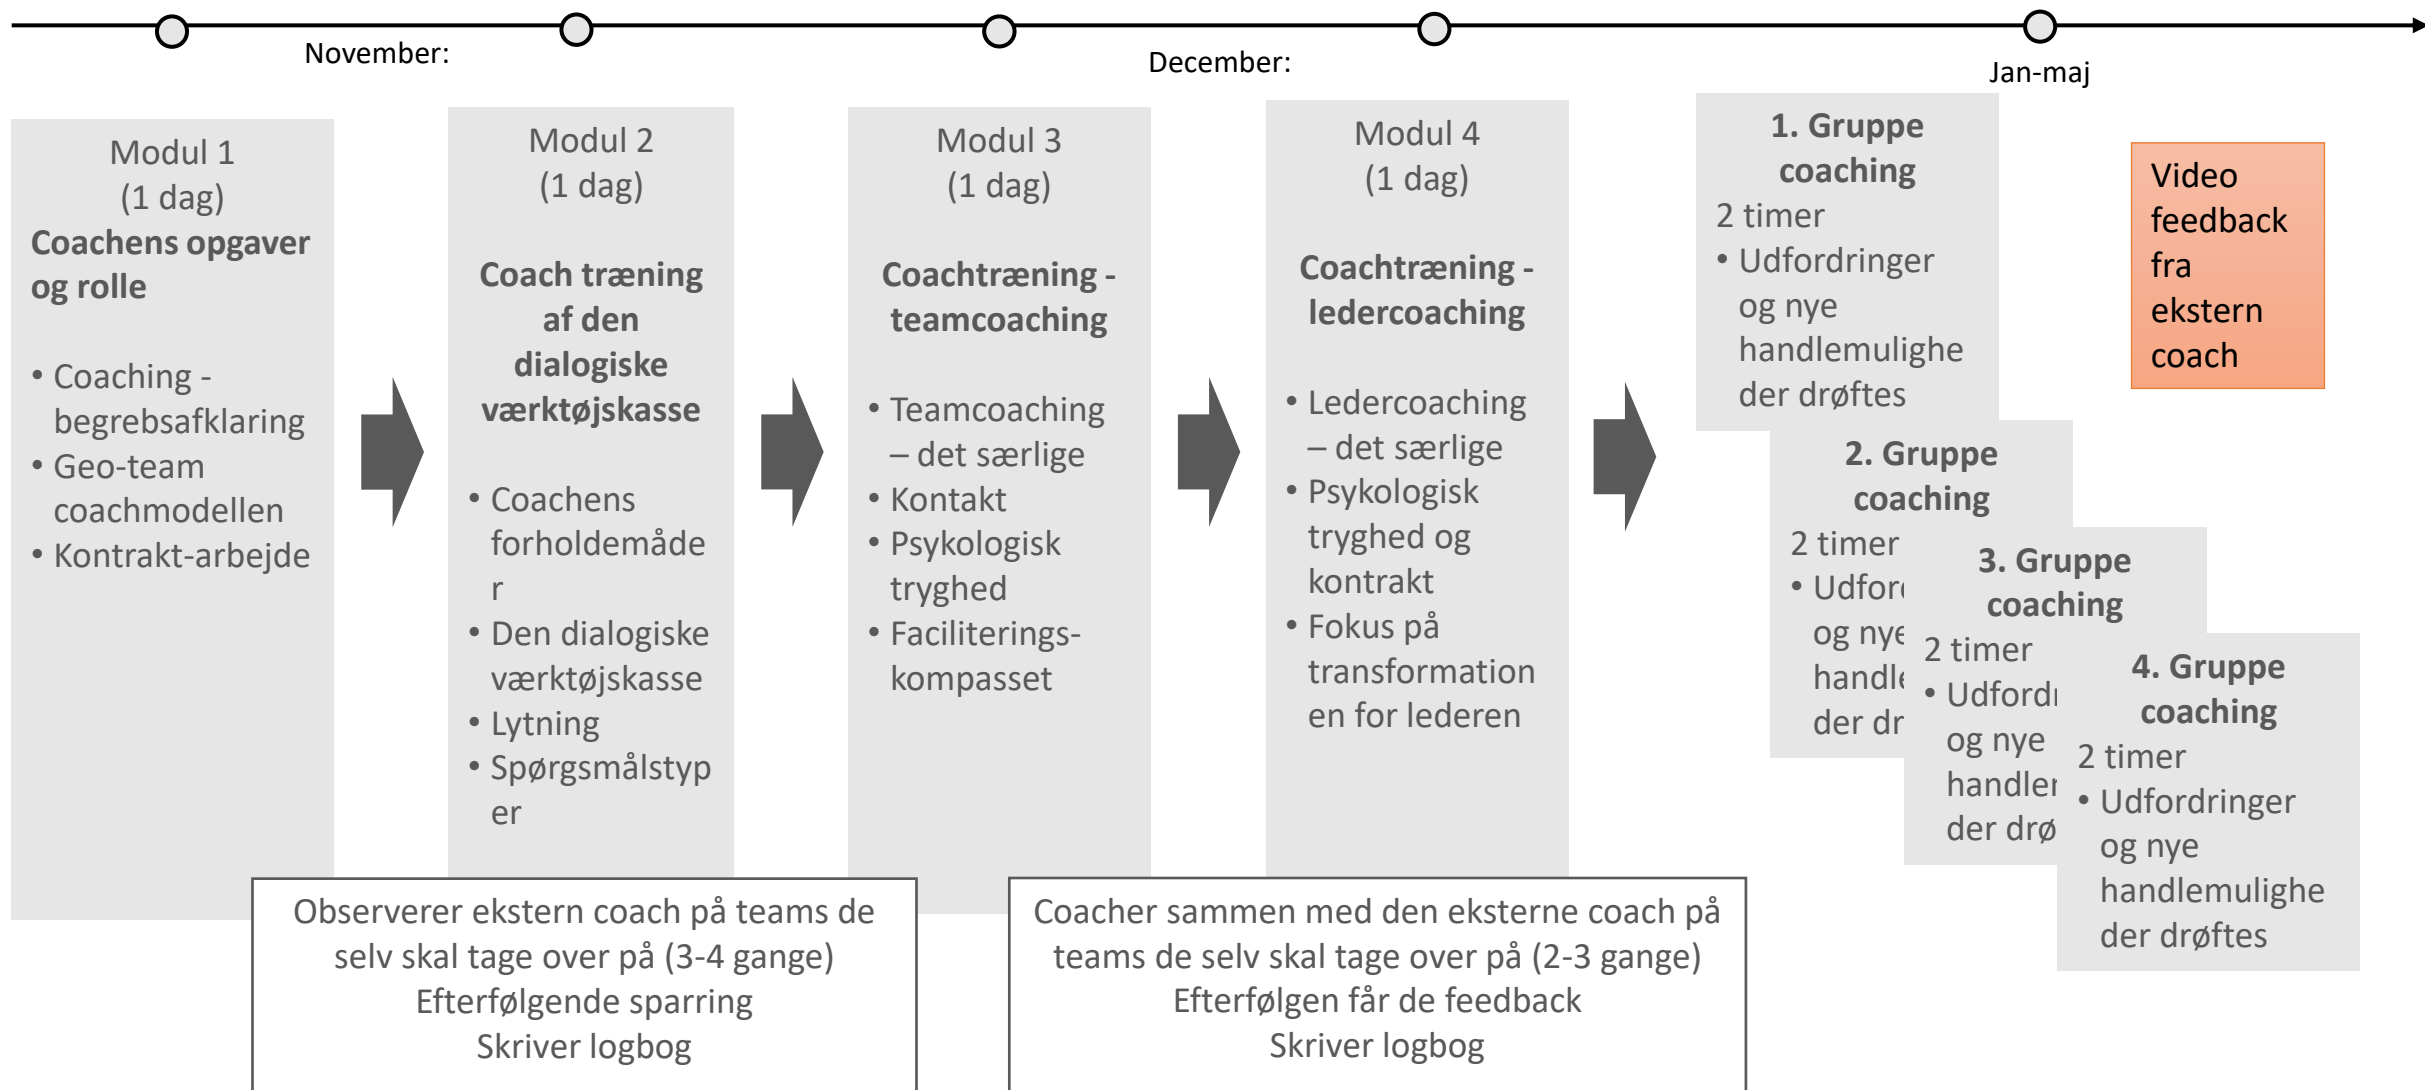

Kompetenceudvikling for 4 interne coaches

Kompetenceudvikling for coaches

Substans coachmodel tilpasset